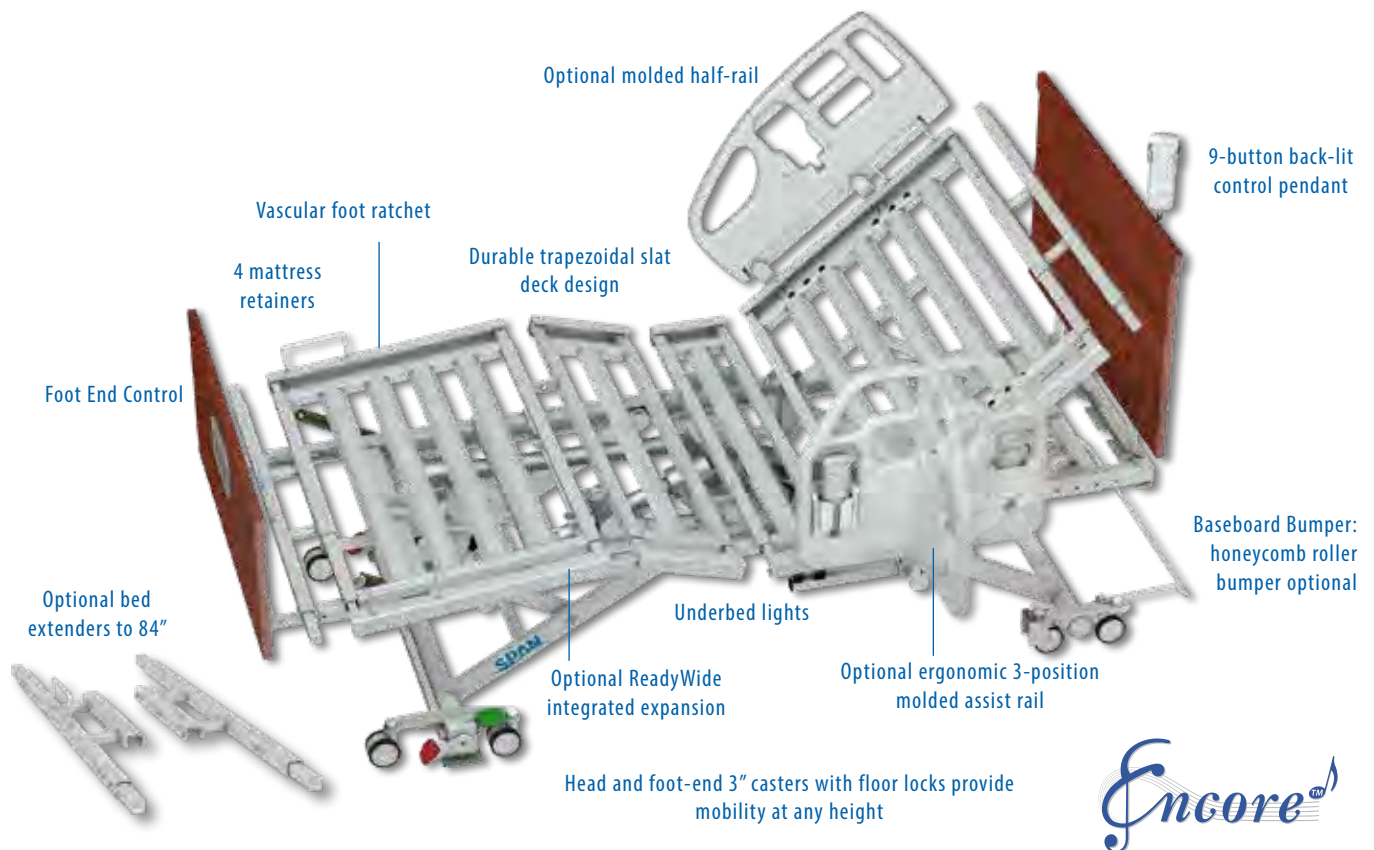

# Encore Structural Highlights

## Optional Accessories:

- Bed extenders to 84"
- Ergonomic 3-position assist device
- Bed & deck angle indicator
- Snap-in pendant holder fits all rails
- Molded plastic half-rail
- Headboard mount pendant holder
- Transport dollies
- Portable backup battery
- Regular backup battery
- Drainage hooks
- IV pole
- Trapeze

Height Floor to Mattress Support	7-7/8" - 31"
Deck Angles - Back Elevation	0 - 70°
Deck Angles - Knee Elevation	0 - 30°
Bed Length - Overall Length	82", 86", 90"
Bed Length - Retraction Travel	12"
Bed Length - Sleep Surface	76", 80", 84"
Bed Width - With Side Rails	40-1/2", 43-1/2", 46-1/2"
Bed Width - Sleep Surface	35", 39", 42"
Weight of Bed (without accessories)	253 lbs / 115 kg
Safe Working Load	600 lbs / 272 kg

Item #	Description
MC9RW	Encore bed with GlideAlign retractability, with readywide expanders up to 42" wide
MC9RWZ	Encore bed with GlideAlign retractability, with readywide expanders up to 42" wide and built-in battery backup
R9938-L	Three position pivot assist - left
R9938-R	Three position pivot assist - right
R9939	Three position pivot assist - set
R9308H	Half head end side assist/rail - set
R9308H-L	Half head end side assist/rail - left
R9308H-R	Half head end side assist/rail - right
Q6690	Extender kit 4" - to 84"
Q6699	Dolly set
Q6730	Universal Trapeze bar
Q6731	Encore Trapeze mounting frame
Q6708	Roller bumper kit
Q6703	Deck angle indicators with brackets