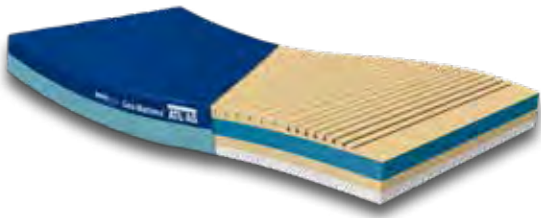

Geo-Mattress Atlas® therapeutic foam mattress
(see page 27 for product description)

Part#	Description	Weight limit
A8035-29	Geo-Mattress Atlas, 80"L x 35"W x 7"H	600 lbs.
A8042-29	Geo-Mattress Atlas, 80"L x 42"W x 7"H	750 lbs.
A8048-29	Geo-Mattress Atlas, 80"L x 48"W x 7"H	750 lbs.
A8054-29	Geo-Mattress Atlas, 80"L x 54"W x 7"H	750 lbs.
* A8442-29	Geo-Mattress Atlas, 84"L x 42"W x 7"H	750 lbs.
* A8448-29	Geo-Mattress Atlas, 84"L x 48"W x 7"H	750 lbs.
* A8454-29	Geo-Mattress Atlas, 84"L x 54"W x 7"H	750 lbs.

- **Non-prorated warranty:** 2 years (Easy Air), 18 months (APM); 5 years (CFT), 3 years (Atlas).
- **Cover cleaning:** Wipe clean with gentle suds or approved cleaning agents. Avoid bleach.
- *** Lead times:** Allow up to 10 working days from time of order for shipment for items noted by an asterisk (*).
- **Shipping:** All models ship fully assembled in a flat carton via common carrier.
- **UL Listing:** APM conforms to UL 60601-1, CAN/CSA C22.2 NO.601.1.
  Easy Air conforms to UL 60601-1, CAN/CSA C22.2 NO.601.1.