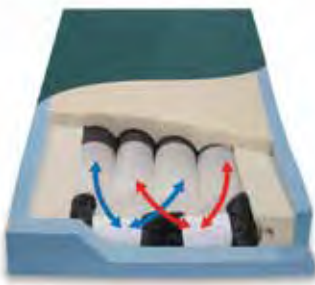

## Four Options for Weights up to 1000 lbs.

**PressureGuard Easy Air® XL** low air loss/alternating pressure mattress system  
(see page 4 and 5 for series description)

Part#	Description	Weight range
L8042XL-29	Easy Air XL system, 80"L x 42"W x 7"H	350 - 1000 lbs.
L8048XL-29	Easy Air XL system, 80"L x 48"W x 7"H	350 - 1000 lbs.
* L8053XL-29	Easy Air XL system, 80"L x 53"W x 7"H	350 - 1000 lbs.
* L8442XL-29	Easy Air XL system, 84"L x 42"W x 7"H	350 - 1000 lbs.
* L8448XL-29	Easy Air XL system, 84"L x 48"W x 7"H	350 - 1000 lbs.
* L8453XL-29	Easy Air XL system, 84"L x 53"W x 7"H	350 - 1000 lbs.
8310	Easy Air XL Bariatric Control Unit Only	

**PressureGuard® Bariatric APM** alternating pressure air mattress system  
(see pages 10 and 11 for product description)

Part#	Description	Weight range
AP8042-29	Bariatric APM, 80"L x 42"W x 7"H	150 - 750 lbs.
AP8048-29	Bariatric APM, 80"L x 48"W x 7"H	150 - 750 lbs.
AP8054-29	Bariatric APM, 80"L x 54"W x 7"H	150 - 750 lbs.
* AP8442-29	Bariatric APM, 84"L x 42"W x 7"H	150 - 750 lbs.
* AP8448-29	Bariatric APM, 84"L x 48"W x 7"H	150 - 750 lbs.
* AP8454-29	Bariatric APM, 84"L x 54"W x 7"H	150 - 750 lbs.
7500	Bariatric APM Control Unit Only	

**PressureGuard CFT®** non-powered treatment mattress system  
(see page 12 for product description)

Part#	Description	Weight range
CF8042-29	PressureGuard CFT, 80"L x 42"W x 7"H	100 - 750 lbs.
CF8048-29	PressureGuard CFT, 80"L x 48"W x 7"H	100 - 750 lbs.
CF8054-29	PressureGuard CFT, 80"L x 54"W x 7"H	100 - 750 lbs.
* CF8442-29	PressureGuard CFT, 84"L x 42"W x 7"H	100 - 750 lbs.
* CF8448-29	PressureGuard CFT, 84"L x 48"W x 7"H	100 - 750 lbs.
* CF8454-29	PressureGuard CFT, 84"L x 54"W x 7"H	100 - 750 lbs.